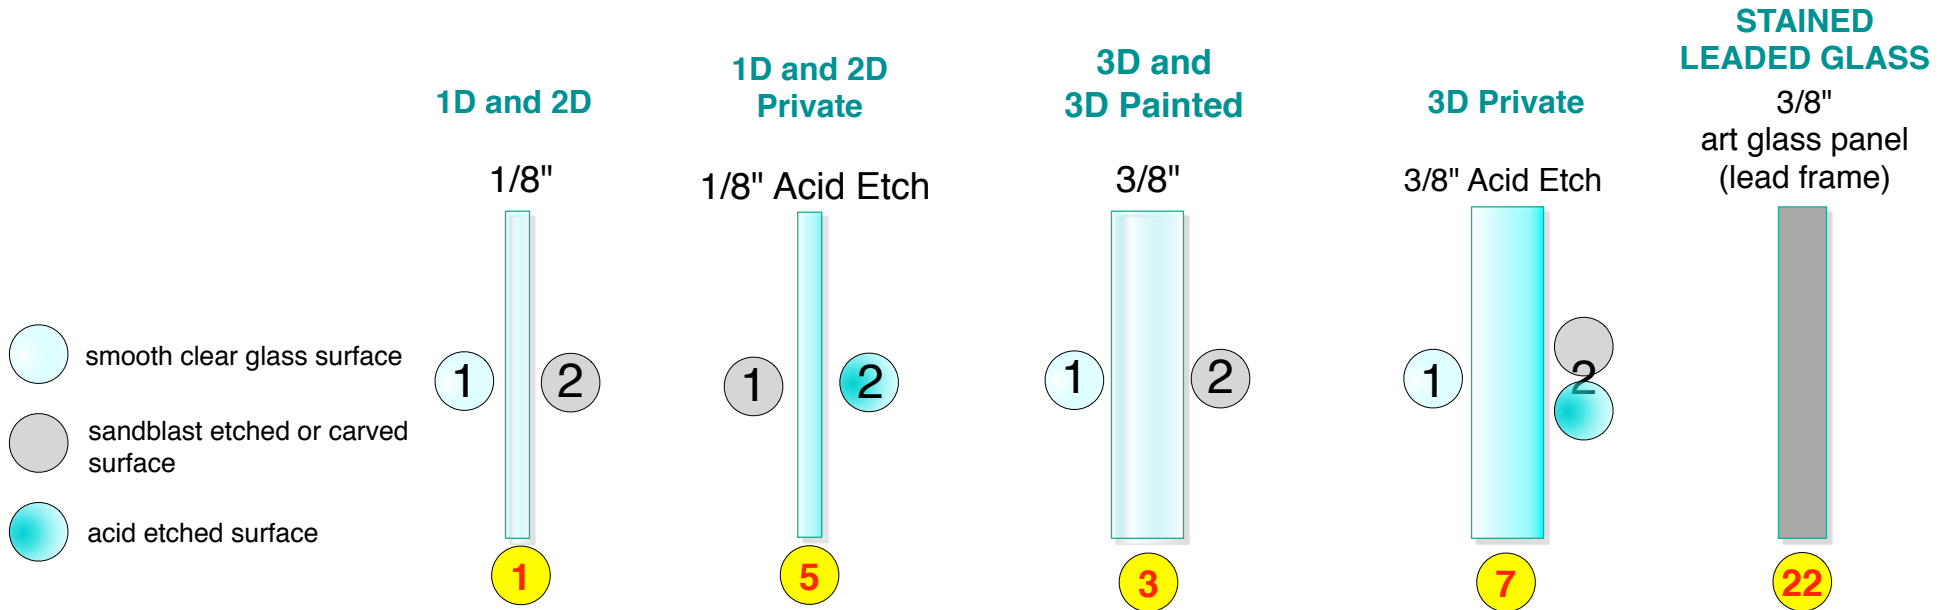

all glass is tempered

Dual Pane Exterior Door and Window Glass

SURFACE #1 is to the OUTSIDE or Exterior of Home or Building