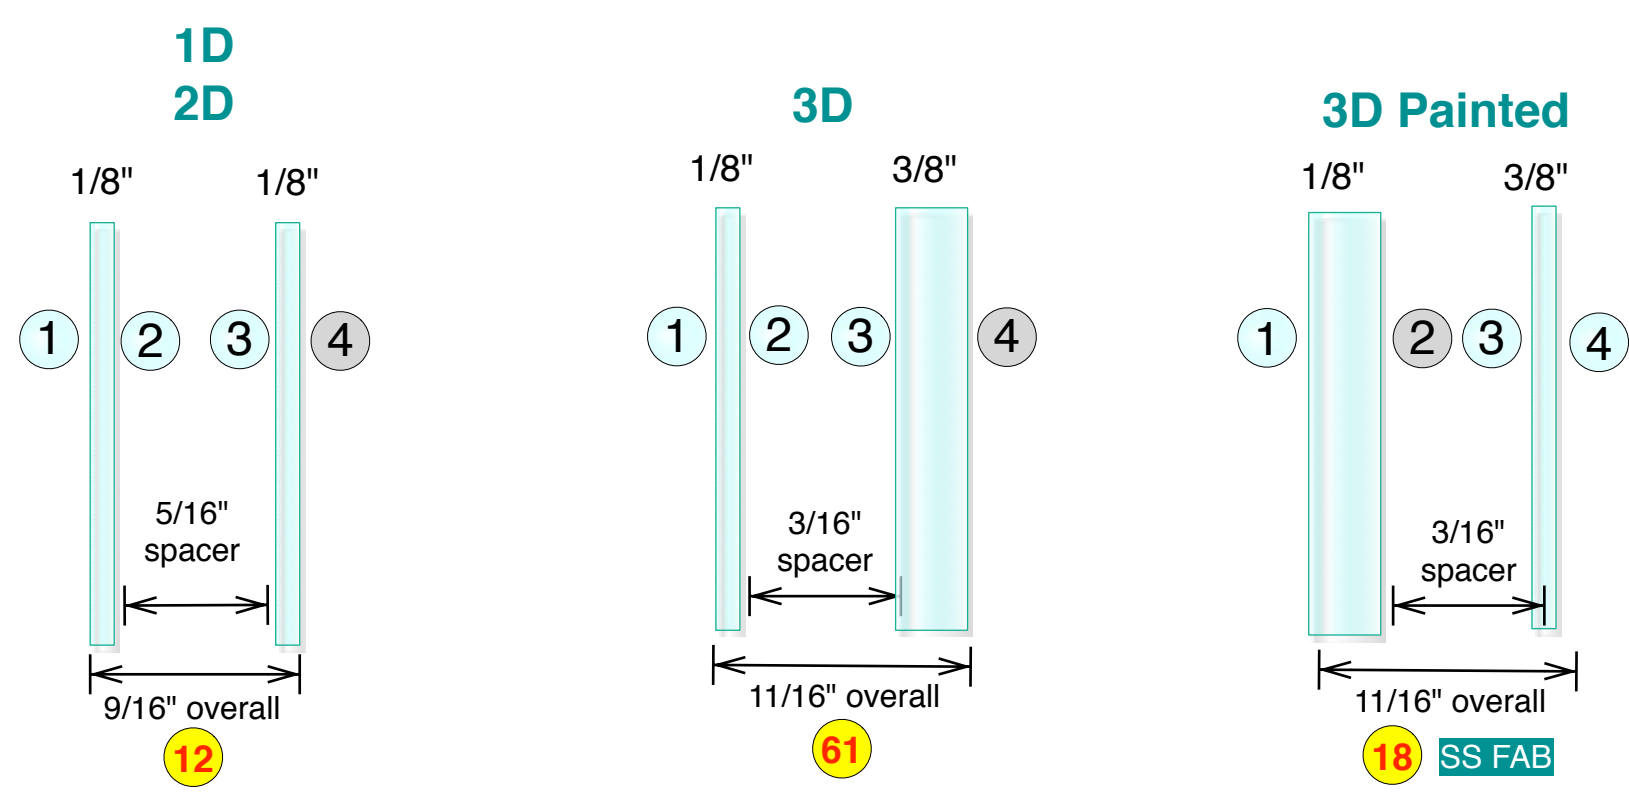

Dual Pane Exterior
Clear & Gluechip Finish