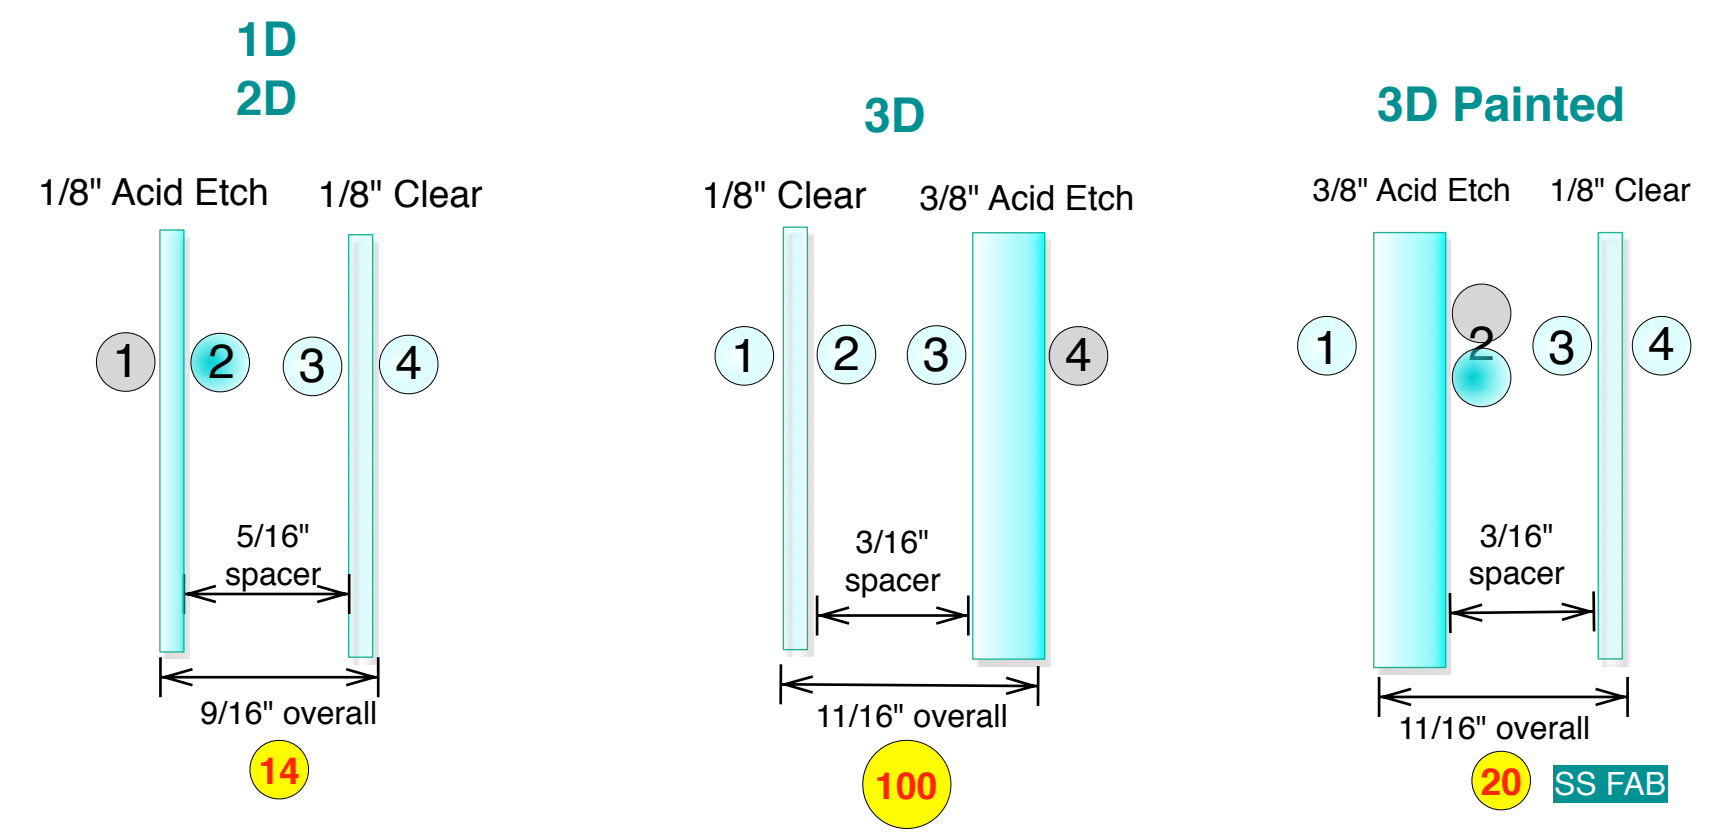

Which glass surface does the sandblasting go on?
SURFACE ① is to the OUTSIDE or Exterior of Home or Building.

- smooth clear glass surface
- sandblast etched or carved surface
- acid etched surface

Single Pane Interior

Dual Pane Exterior
Clear & Gluechip Finish

3D Fiberglass Doors

Shower Windows

Shower Windows 3D & 3D Painted

scroll down

Frosted Finish (Private)

3D Fiberglass Doors

Shower Windows 1D 2D