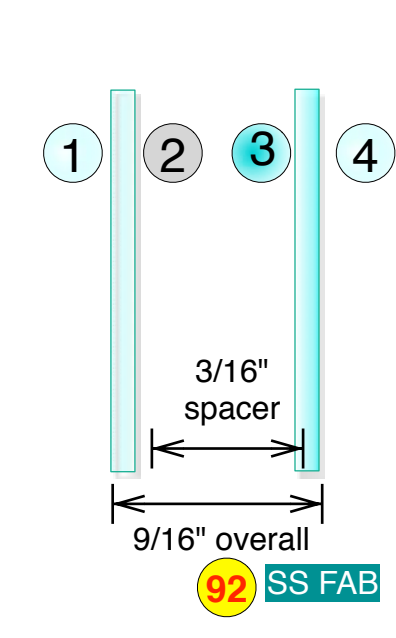

Dual Pane Exterior
Clear & Gluechip Finish

3D Fiberglass Doors

Shower Windows

Shower Windows 3D & 3D Painted

scroll down

Frosted Finish (Private)

3D Fiberglass Doors

Shower Windows 1D 2D