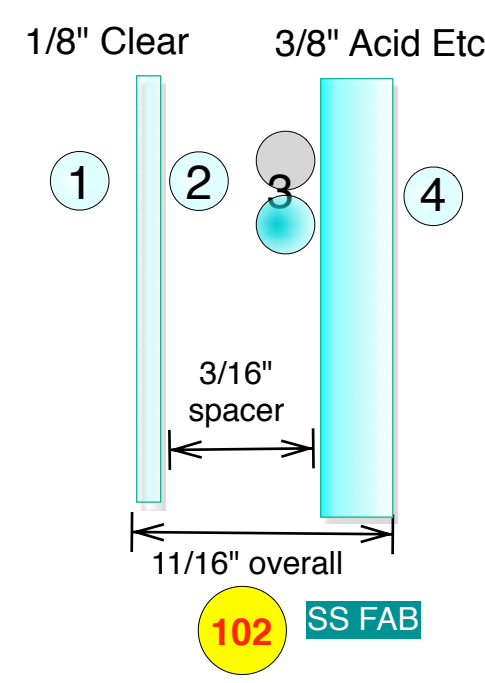

Shower Windows 3D & 3D Painted