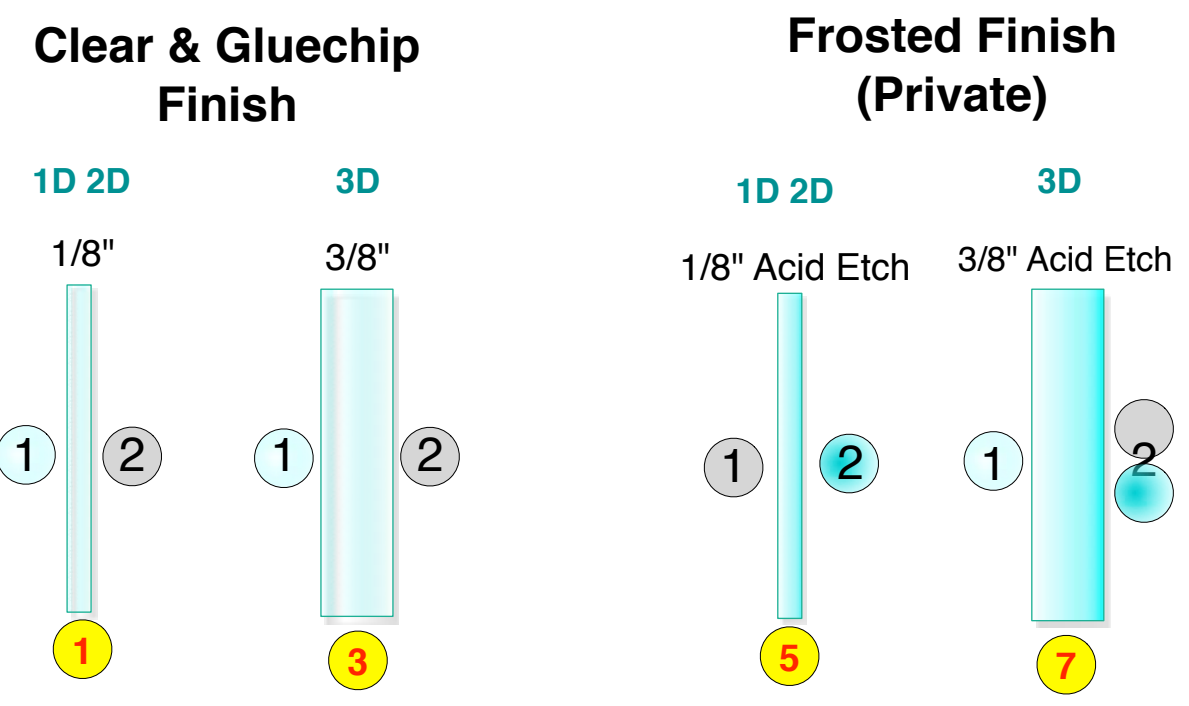

Which glass surface does the sandblasting go on?
SURFACE ① is to the OUTSIDE or Exterior of Home or Building.

- smooth clear glass surface
- sandblast etched or carved surface
- acid etched surface

Single Pane Interior

Dual Pane Exterior
Clear & Gluechip Finish

3D Fiberglass Doors

Shower Windows

Shower Windows 3D & 3D Painted

scroll down

Frosted Finish (Private)

3D Fiberglass Doors

Shower Windows 1D 2D