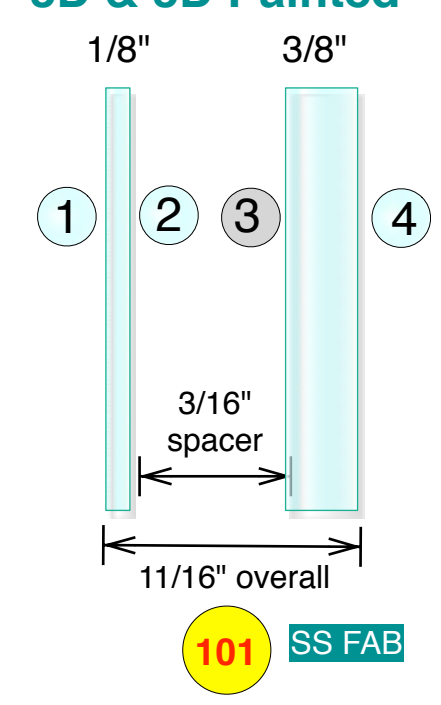

Dual Pane Exterior
Clear & Gluechip Finish

3D Fiberglass Doors

Shower Windows

Shower Windows 3D & 3D Painted

scroll down

Frosted Finish (Private)

3D Fiberglass Doors

Shower Windows 1D 2D