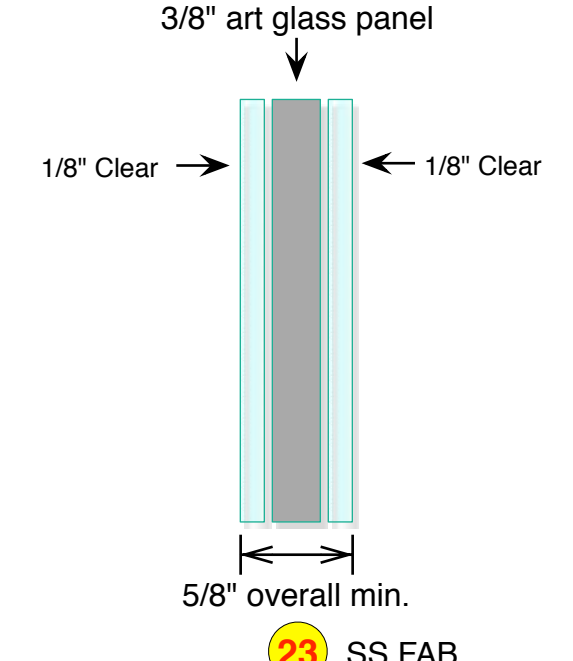

Other Art Glass

STAINED-LEADED GLASS